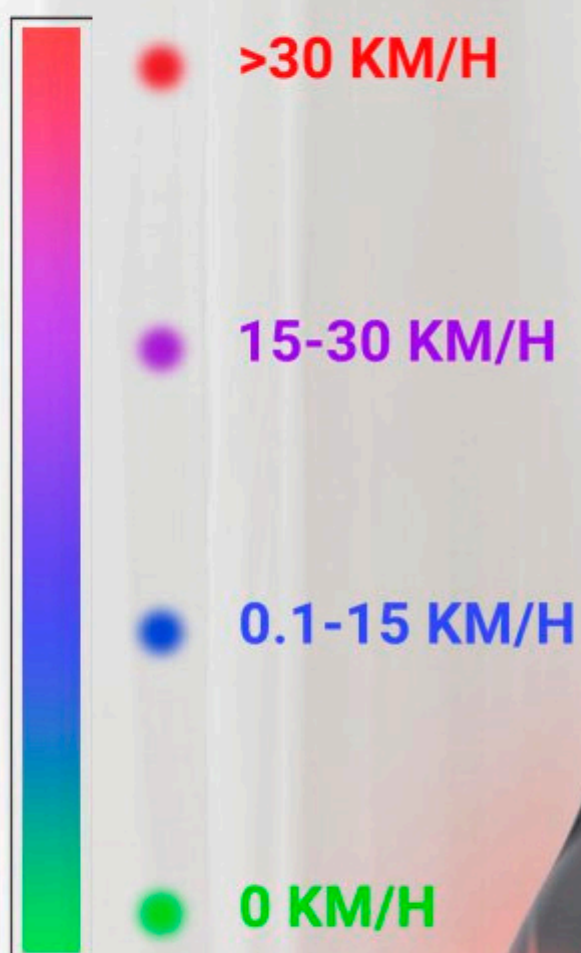

INTELLIGENT PHOTOSENSITIVE

dynamic ride