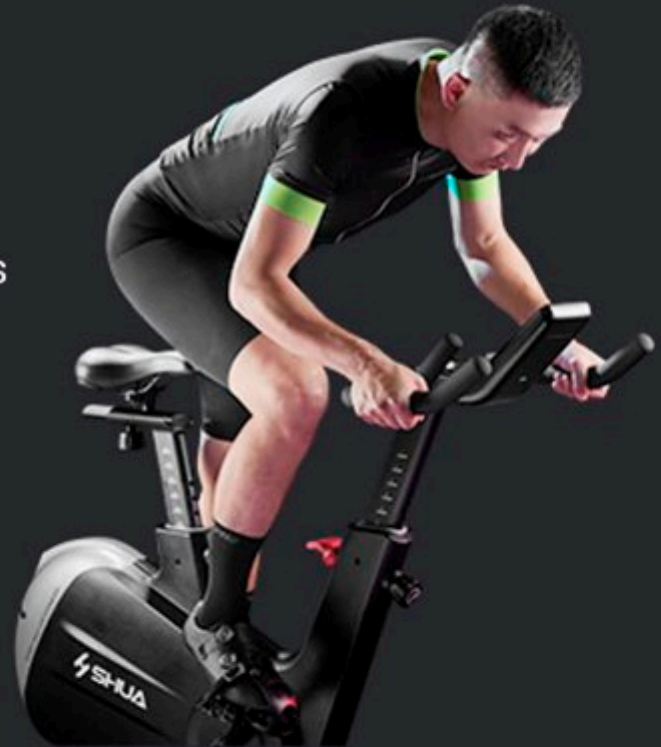

HOME USE SPINNING BIKE

SH-B596

Defining Highway Level
Experience

FASHIONABLE JOG DIAL

One-key resistance adjustment

BLUETOOTH

RESISTANCE

SPEED

CADENCE

SHIUA

INTELLIGENT PHOTOSENSITIVE

dynamic ride

ERGONOMIC DESIGN AIR-PERMEABLE CUSHION

With high resilience material
Comfortable even on long rides

PROFESSIONAL FULL PACKAGE REAR FLYWHEEL DESIGN

Magnetic control noise reduction
does not disturb neighbors

30DB
Flip book

40DB
Ride bike

50DB
Library

60DB
Office

1

Flat riding, warm up

SIT

2

Jump and climb, strengthen the lower limbs

JUMP

3

Sprint, core training

RUN

PRODUCT PARAMETERS

Model: SH-B596

Color: white/black