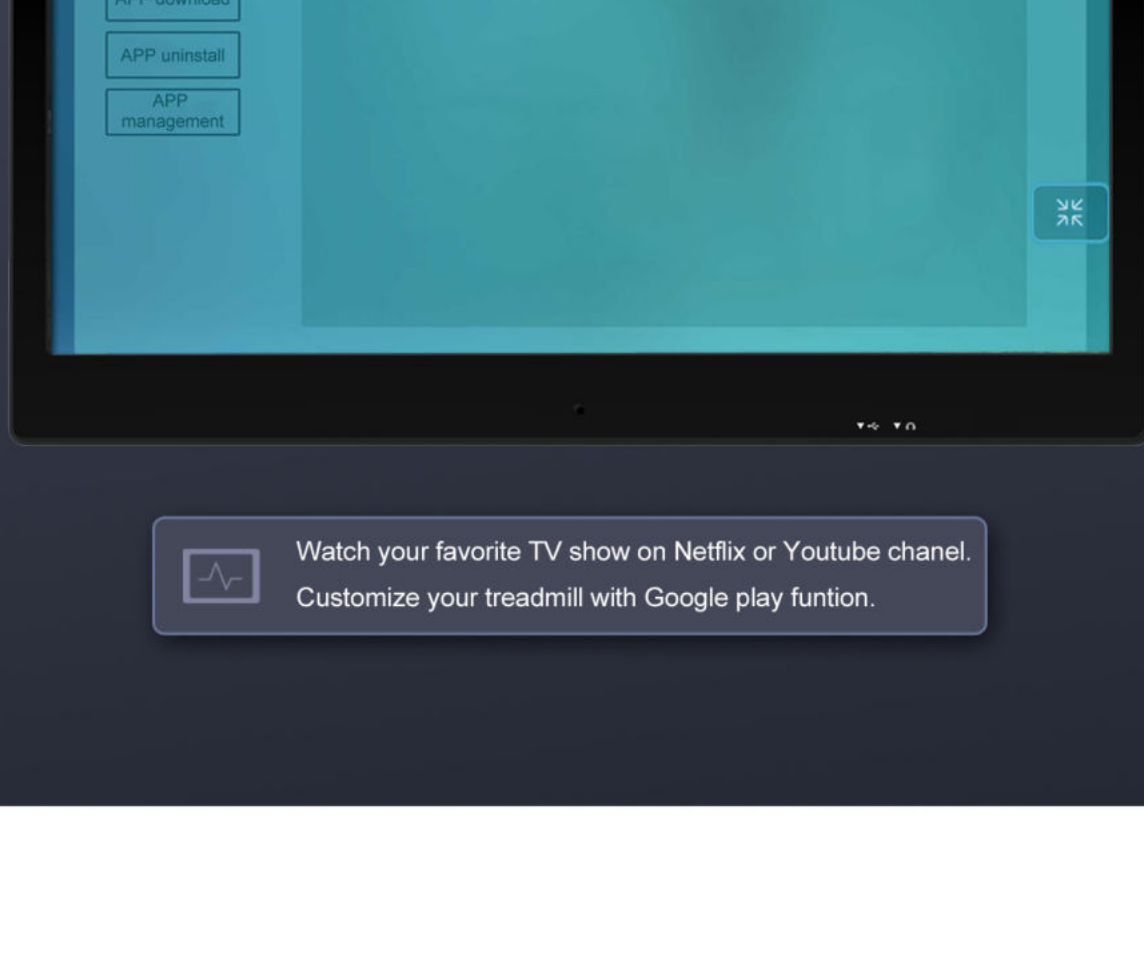

HDMI input
Android System built-in

Watch your favorite TV show on Netflix or Youtube channel.
Customize your treadmill with Google play funtion.

Live landscape run

Discover the world with us. Travel around the world famous spot including great wall and other seven places.